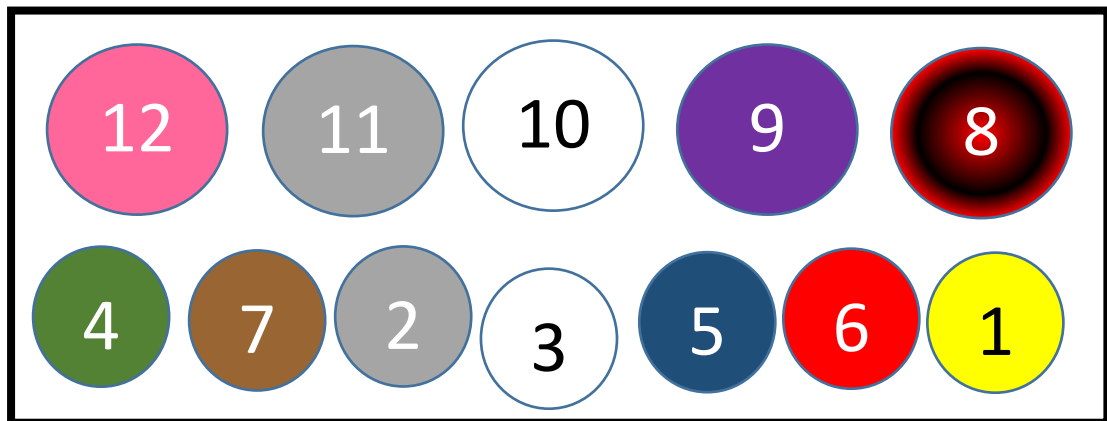

TRAILER PLUG CONNECTION

Trailer Plug Pin Number	Description	Cable Colour	Cable	Cable Nominal (CSA (mm ²))
1	Left Hand Indicator	Yellow	ECA3	1.13
2	Aux/Reverse Signal			
3	Earth Return	White	ECA5	3.25
4	Right Hand Indicator	Green	ECA3	1.13
5	Service Brakes	Blue	ECA5	3.25
6	Stop Lights	Red	ECA3	1.13
7	Clearance/Marker Lights	Brown	ECA3	1.13
8	Fridge Supply Brake-safe charging	Red Black	ECA4	10 1.85
9	Brake-safe Remote	Purple	ECA4	1.85
10	Earth Return	Black		10
11				
12	Dometic AES Sensing Wire (If applicable)	Pink	ECA4	1.85

Grey Anderson plug: Charging of caravan battery

Red Anderson plug: Alko Electronic Stability Control

Fuse at A frame: Protects 1.85mm² cables (Pin 8) for brake-safe charging. (10 amp)

12 Pin Flat Socket